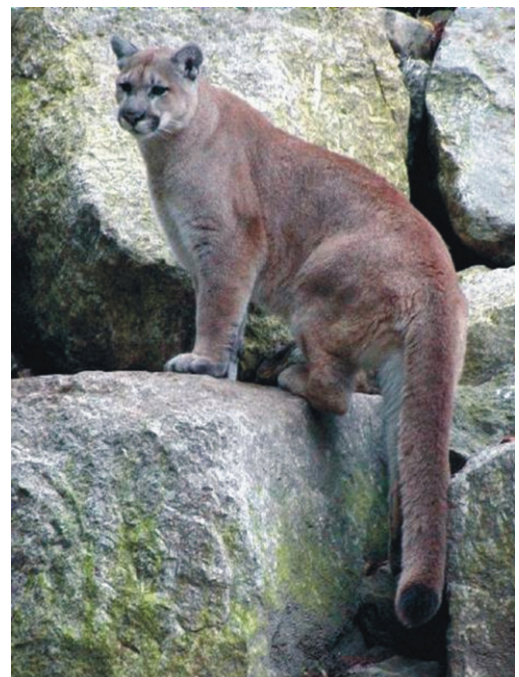

## Is a puma just a big house cat?

The Puma may also be known as a *cougar* or *mountain lion*. Let's compare it to your house cat.

### Where do they live?

Your house cat lives in comfort, in your home. Your house cat may also roam the neighbourhood but usually doesn't stray more than one block away.

A male puma can have a range that is 12 kilometres wide or as large as 30 kilometres wide. One male puma lives in each range. A female puma needs only about half that size or less and it may overlap the male's area. If there is a lot of food in one area, a puma will not have to travel far to eat. If it needs to, a male puma can walk 50 km in 24 hours.

### Size and Shape

Your cat probably weighs between 3 to 7 kilograms. A male puma can weigh 60 to 100 kilograms (Approximately the same size as an adult human). Female pumas are a little smaller.

Your cat may be 50cm long and 30cm tall but a puma may be 150cm to 270cm long. This length includes its tail which is about one third of the body.

**Imagine your cat...**

**As big as a person!**